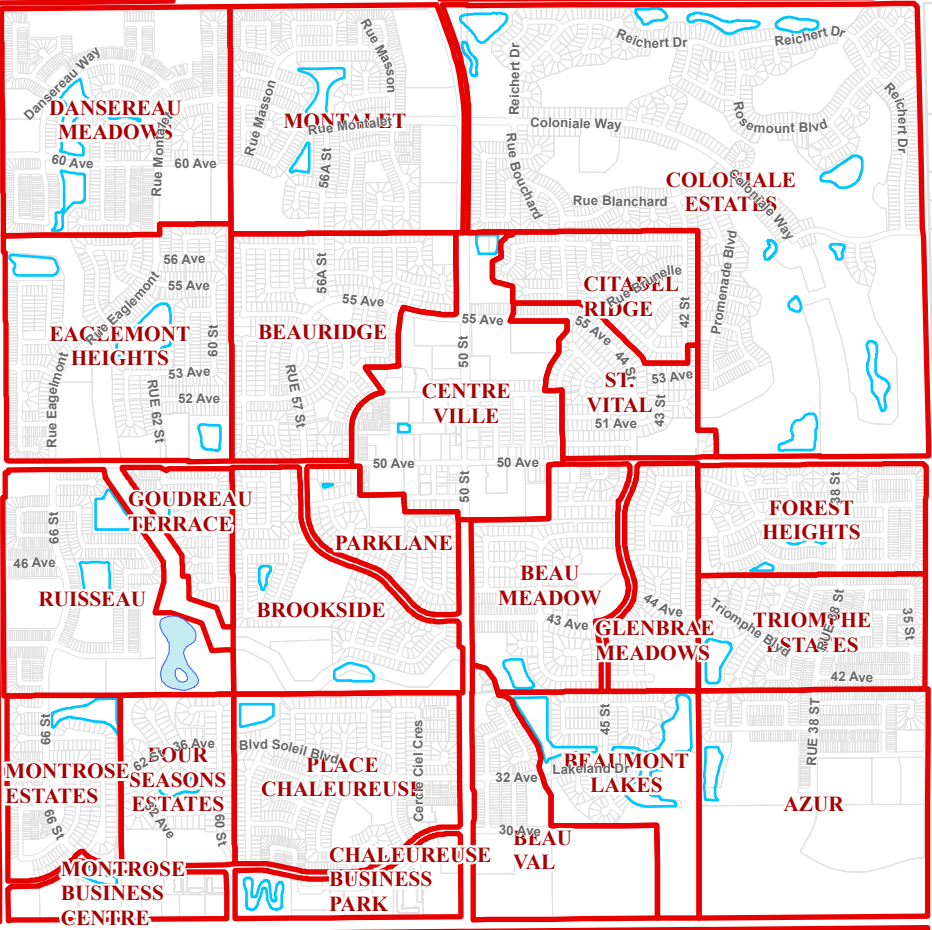

# CITY OF BEAUMONT NEIGHBOURHOOD MAP

2017  
ANNEXATION

LE  
REVE

RGE RD 242

TWP RD 505 - ELAN

2017  
ANNEXATION  
SOUTH

HWY 814

**BEAUMONT**