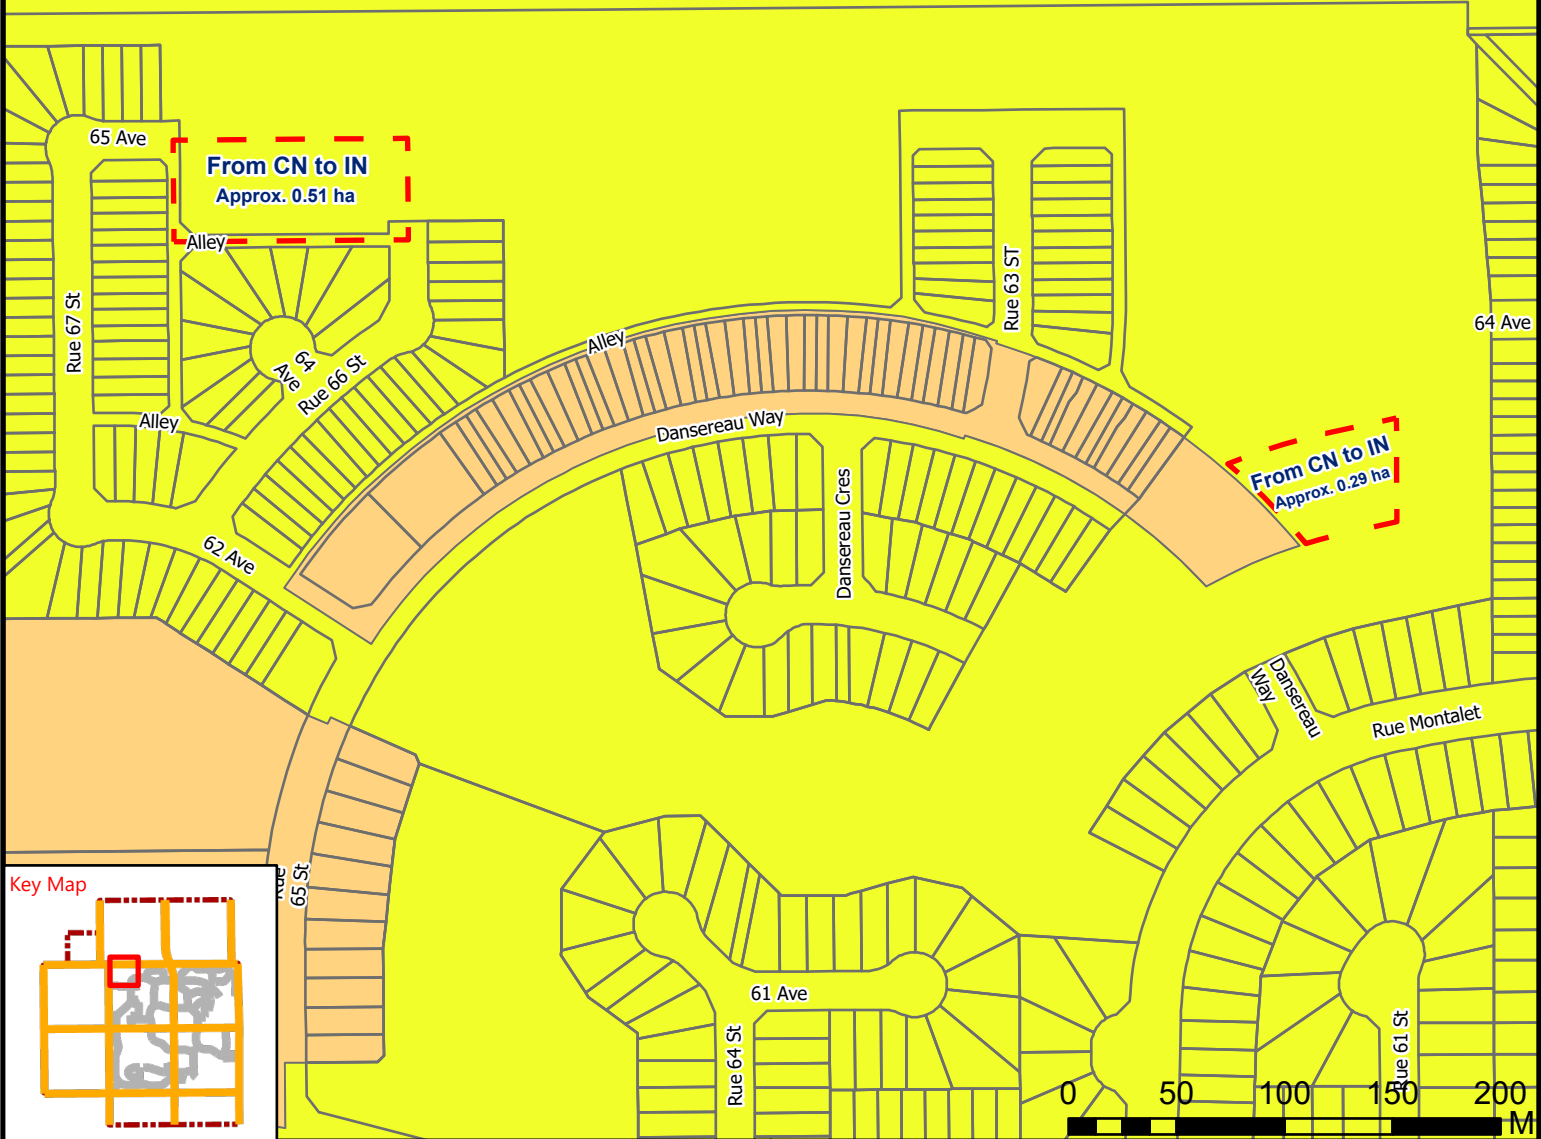

TWP RD 510

Key Map

Dansereau Meadows Townhouse Re-districting Map

Bylaw 1061-24

Mapped By:

Uche.D

Checked By:

Brenda.K

Projected Coordinate System:

Scale:

Datum: North American 1983 CSRS

1:3,500

Version:

Date:

Changes:

V1-R0

09/19/2024

Map Created

Legend

Redistricting Boundary

Agricultural Holding District (AH)

Conventional Neighbourhood District (CN)

Integrated Neighbourhood District (IN)

Registered Parcel

BEAUMONT