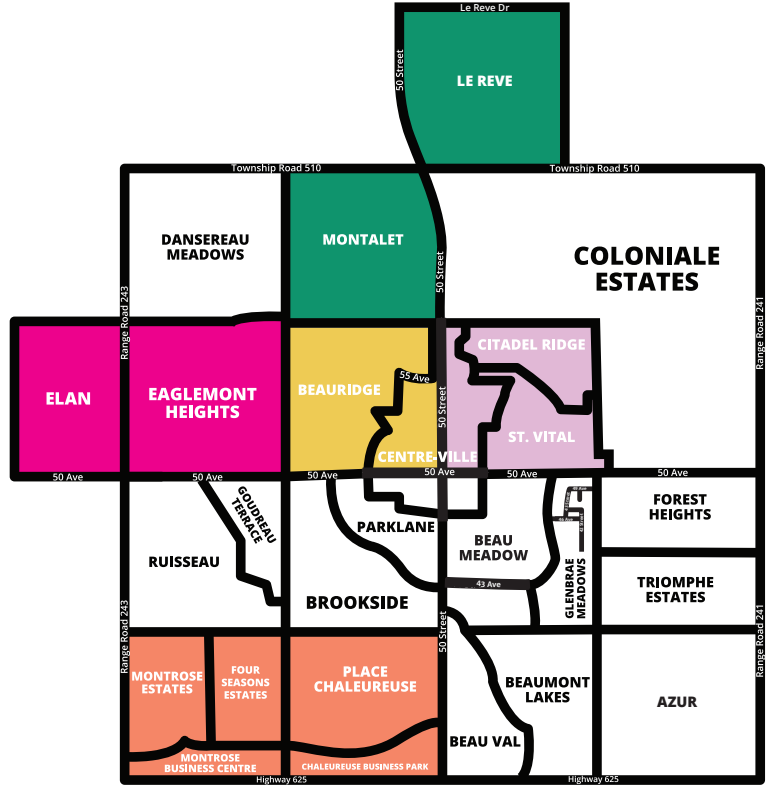

APRIL 2025

SUN	MON	TUES	WED	THUR	FRI	SAT
		1	2	3	4	5
6	7	8	9	10	11	12
13	14	15	16	17	18	19
20	21	22	23	24	25	26
27	28	29	30			

MAY 2025

SUN	MON	TUES	WED	THUR	FRI	SAT
WEEKLY ORGANICS COLLECTION BEGINS THIS MONTH				1	2	3
4	5	6	7	8	9	10
11	12	13	14	15	16	17
18	19	20	21	22	23	24
25	26	27	28	29	30	31

JUNE 2025

SUN	MON	TUES	WED	THUR	FRI	SAT
1	2	3	4	5	6	7
8	9	10	11	12	13	14
15	16	17	18	19	20	21
22	23	24	25	26	27	28
29	30					

JULY 2025

SUN	MON	TUES	WED	THUR	FRI	SAT
		1	2	3	4	5
6	7	8	9	10	11	12
13	14	15	16	17	18	19
20	21	22	23	24	25	26
27	28	29	30	31		

LEGEND:

- Organic Collection
- Recycling Collection
- Waste Collection
- Brown Bag Yard Waste Collection
- Large Item Pickup

Special Collections: (see Savvy App or Website)

- Christmas Tree Drop Off (All Zones)
- No Collection (moved to alternate dates)
- Recycling Roundup

JULY 2025

SUN	MON	TUES	WED	THUR	FRI	SAT
		1	2	3	4	5
6	7	8	9	10	11	12
13	14	15	16	17	18	19
20	21	22	23	24	25	26
27	28	29	30	31		

LEGEND:

- Organic Collection
- Recycling Collection
- Waste Collection
- Brown Bag Yard Waste Collection
- Large Item Pickup