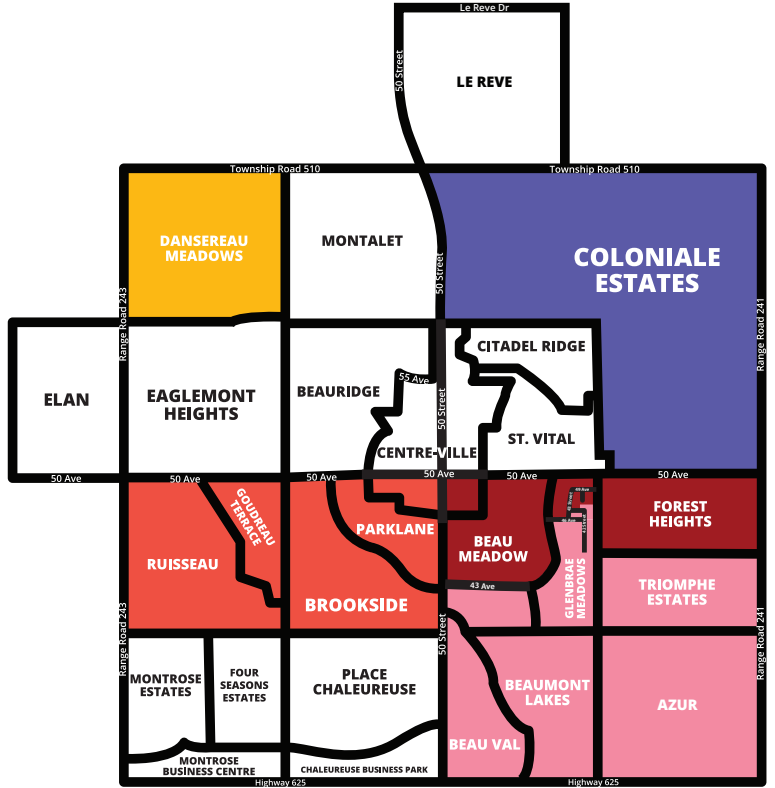

MARCH 2025

SUN	MON	TUES	WED	THUR	FRI	SAT
						1
2	3	4	5	6	7	8
9	10	11	12	13	14	15
16	17	18	19	20	21	22
23	24	25	26	27	28	29
30	31					

APRIL 2025

SUN	MON	TUES	WED	THUR	FRI	SAT
		1	2	3	4	5
6	7	8	9	10	11	12
13	14	15	16	17	18	19
20	21	22	23	24	25	26
27	28	29	30			

MAY 2025

SUN	MON	TUES	WED	THUR	FRI	SAT
WEEKLY ORGANICS COLLECTION BEGINS THIS MONTH						
				1	2	3
4	5	6	7	8	9	10
11	12	13	14	15	16	17
18	19	20	21	22	23	24
25	26	27	28	29	30	31

JUNE 2025

SUN	MON	TUES	WED	THUR	FRI	SAT
1	2	3	4	5	6	7
8	9	10	11	12	13	14
15	16	17	18	19	20	21
22	23	24	25	26	27	28
29	30					

JULY 2025

SUN	MON	TUES	WED	THUR	FRI	SAT
		1	2	3	4	5
6	7	8	9	10	11	12
13	14	15	16	17	18	19
20	21	22	23	24	25	26
27	28	29	30	31		

LEGEND:

- Organic Collection
- Recycling Collection
- Waste Collection
- Brown Bag Yard Waste Collection
- Large Item Pickup