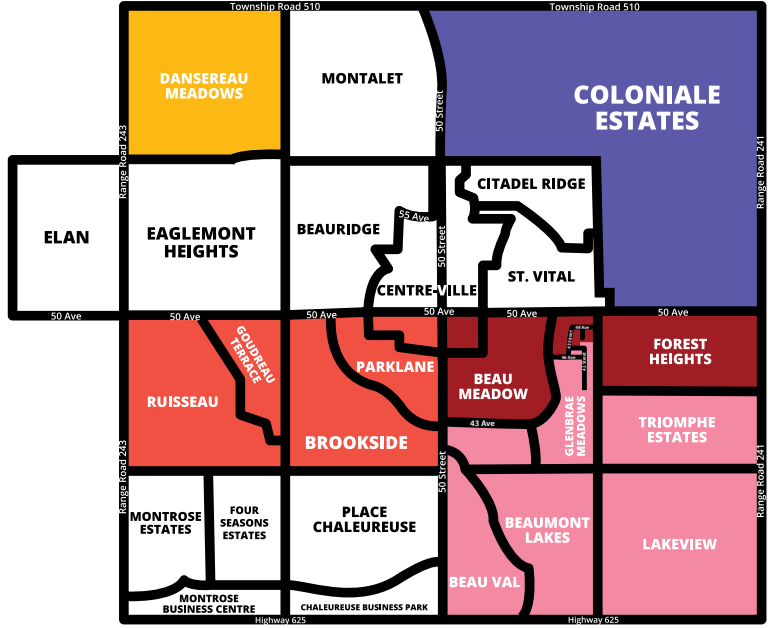

MARCH 2024

SUN	MON	TUES	WED	THUR	FRI	SAT
					1	2
3	4	5	6	7	8	9
10	11	12	13	14	15	16
17	18	19	20	21	22	23
24	25	26	27	28	29	30
31						

APRIL 2024

SUN	MON	TUES	WED	THUR	FRI	SAT
	1	2	3	4	5	6
7	8	9	10	11	12	13
14	15	16	17	18	19	20
21	22	23	24	25	26	27
28	29	30				

MAY 2024

SUN	MON	TUES	WED	THUR	FRI	SAT
WEEKLY ORGANICS COLLECTION BEGINS THIS MONTH						
	1	2	3	4	5	6
7	8	9	10	11	12	13
14	15	16	17	18	19	20
21	22	23	24	25	26	27
28	29	30	31			

JUNE 2024

SUN	MON	TUES	WED	THUR	FRI	SAT
						1
2	3	4	5	6	7	8
9	10	11	12	13	14	15
16	17	18	19	20	21	22
23	24	25	26	27	28	29
30						

JULY 2024

SUN	MON	TUES	WED	THUR	FRI	SAT
	1	2	3	4	5	6
7	8	9	10	11	12	13
14	15	16	17	18	19	20
21	22	23	24	25	26	27
28	29	30	31			

LEGEND:

- Organic Collection
- Recycling Collection
- Waste Collection
- Brown Bag Yard Waste Collection
- No Collection (To be collected on alternate dates - see App or Website in December)
- Large Item Pickup
- Christmas Tree Drop Off at Operations Yard from 10AM-2PM (All Zones)
- Hazardous Waste Drop Off