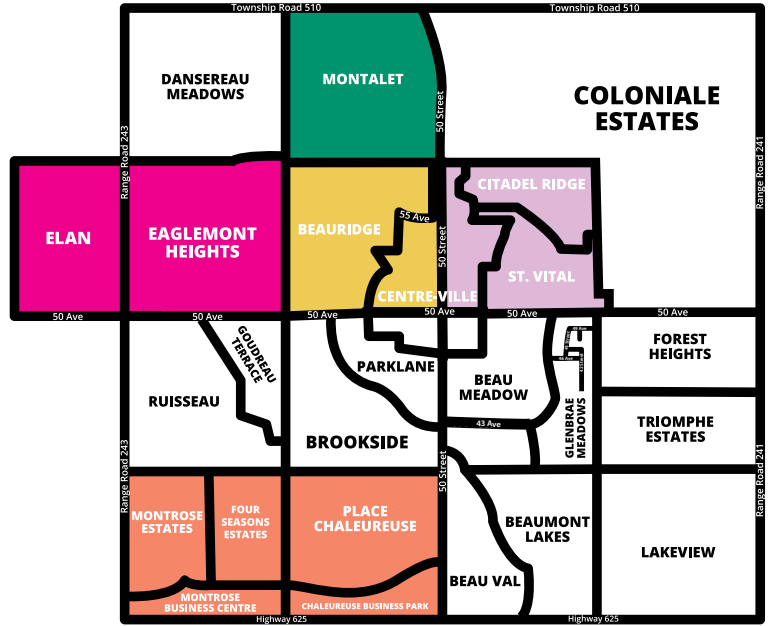

COLLECTION SCHEDULE 2023/2024

ZONE A

AUGUST 2023

SUN	MON	TUES	WED	THUR	FRI	SAT
		1	2	3	4	5
6	7	8	9	10	11	12
13	14	15	16	17	18	19
20	21	22	23	24	25	26
27	28	29	30	31		

SEPTEMBER 2023

SUN	MON	TUES	WED	THUR	FRI	SAT
					1	2
3	4	5	6	7	8	9
10	11	12	13	14	15	16
17	18	19	20	21	22	23
24	25	26	27	28	29	30

OCTOBER 2023

SUN	MON	TUES	WED	THUR	FRI	SAT
	1	2	3	4	5	6
7	8	9	10	11	12	13
14	15	16	17	18	19	20
21	22	23	24	25	26	27
28	29	30	31	WEEKLY ORGANICS COLLECTION ENDS THIS MONTH		

NOVEMBER 2023

SUN	MON	TUES	WED	THUR	FRI	SAT
			1	2	3	4
5	6	7	8	9	10	11
12	13	14	15	16	17	18
19	20	21	22	23	24	25
26	27	28	29	30		

DECEMBER 2023

SUN	MON	TUES	WED	THUR	FRI	SAT
					1	2
3	4	5	6	7	8	9
10	11	12	13	14	15	16
17	18	19	20	21	22	23
24	25	26	27	28	29	30
31						

JANUARY 2024

SUN	MON	TUES	WED	THUR	FRI	SAT
	1	2	3	4	5	6
7	8	9	10	11	12	13
14	15	16	17	18	19	20
21	22	23	24	25	26	27
28	29	30	31			

FEBRUARY 2024

SUN	MON	TUES	WED	THUR	FRI	SAT
				1	2	3
4	5	6	7	8	9	10
11	12	13	14	15	16	17
18	19	20	21	22	23	24
25	26	27	28	29		

MARCH 2024

SUN	MON	TUES	WED	THUR	FRI	SAT
					1	2
3	4	5	6	7	8	9
10	11	12	13	14	15	16
17	18	19	20	21	22	23
24	25	26	27	28	29	30
31						

APRIL 2024

SUN	MON	TUES	WED	THUR	FRI	SAT
	1	2	3	4	5	6
7	8	9	10	11	12	13
14	15	16	17	18	19	20
21	22	23	24	25	26	27
28	29	30				

MAY 2024

SUN	MON	TUES	WED	THUR	FRI	SAT
WEEKLY ORGANICS COLLECTION BEGINS THIS MONTH						
	1	2	3	4	5	6
7	8	9	10	11	12	13
14	15	16	17	18	19	20
21	22	23	24	25	26	27
28	29	30	31			

JUNE 2024

SUN	MON	TUES	WED	THUR	FRI	SAT
						1
2	3	4	5	6	7	8
9	10	11	12	13	14	15
16	17	18	19	20	21	22
23	24	25	26	27	28	29
30						

JULY 2024

SUN	MON	TUES	WED	THUR	FRI	SAT
	1	2	3	4	5	6
7	8	9	10	11	12	13
14	15	16	17	18	19	20
21	22	23	24	25	26	27
28	29	30	31			

LEGEND:

- Organic Collection
- Recycling Collection
- Waste Collection
- Brown Bag Yard Waste Collection
- No Collection (To be collected on alternate dates - see App or Website in December)
- Large Item Pickup
- Christmas Tree Drop Off at Operations Yard from 10AM-2PM (All Zones)
- Hazardous Waste Drop Off

Download the Smart Savvy Green Beaumont App!