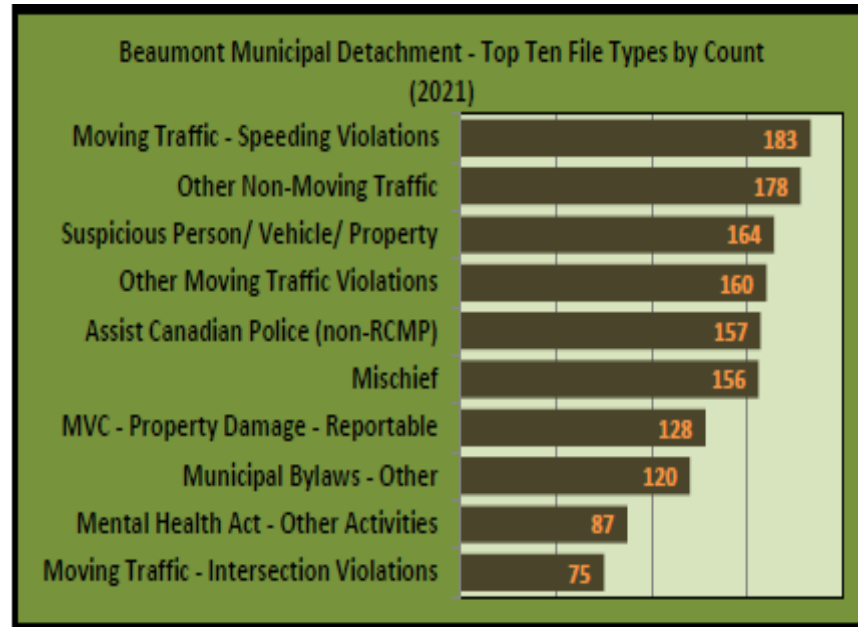

Beaumont Detachment

Beaumont Detachment

Beaumont Municipal Detachment 2021 Metrics					
Metric	2017	2018	2019	2020	2021
CC/RM	53.8	57.2	54.7	50.4	40.3
CSI	36.7	39.4	38.4	48.3	N/A
CC/1000	40.2	40.8	40.2	38.1	29.2
PPR	1,338	1,401	1,360	1,324	1,379

Municipal Detachments with 20,000 - 40,000 Population (5 Detachments)

Metric	2017	2018	2019	2020	2021
CC/RM	91	88	85	84	53
CC/1000	87	83	79	92	43
CSI (Average Rate)	85.6	84.2	60.7	57.2	N/A
PPR	1,041	1,058	1,080	918	1,240