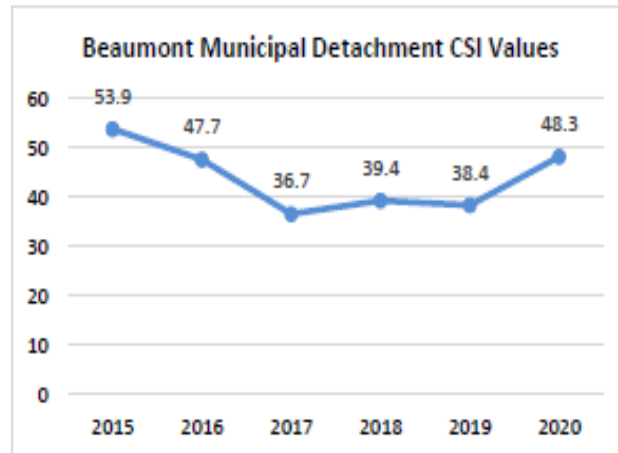

Beaumont Detachment

Top 10 Contributors to CSI - 2020

Crime Category	% of CSI	# of Offences
Assault	18.9%	91
Break & Enter	12.2%	36
Fraud	11.0%	57
Mischief To Property	6.9%	145
Theft Under $5,000	6.8%	114
Drug Enforcement - Trafficking	5.6%	15
Sexual Assaults	5.2%	10
Possession of Stolen Goods	5.1%	23
Other Criminal Code Offences	5.1%	64
Criminal Code Traffic	4.8%	109
Total for Top Ten	81.5%	664

The CSI tracks changes in the severity of police-reported crime by accounting for both the amount of crime reported by police in a given jurisdiction, as well as the relative seriousness of these crimes. It tells not only how much crime is coming to the attention of police, but also how serious that crime is.