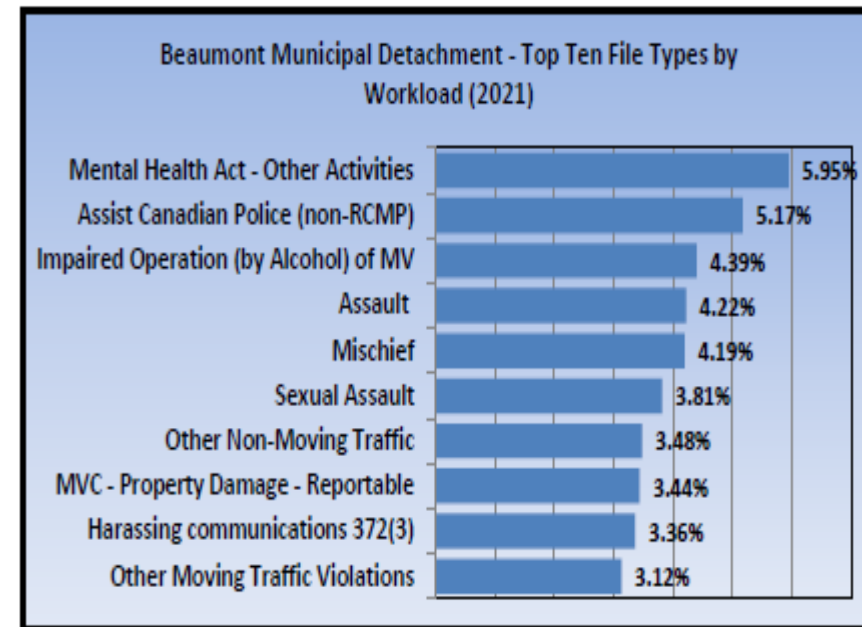

Beaumont Detachment

Beaumont Detachment

Beaumont Municipal Detachment 2021 Metrics					
Metric	2017	2018	2019	2020	2021
CC/RM	53.8	57.2	54.7	50.4	40.3
CSI	36.7	39.4	38.4	48.3	N/A
CC/1000	40.2	40.8	40.2	38.1	29.2
PPR	1,338	1,401	1,360	1,324	1,379

Municipal Detachments with 20,000 - 40,000 Population (5 Detachments)

Metric	2017	2018	2019	2020	2021
CC/RM	91	88	85	84	53
CC/1000	87	83	79	92	43
CSI (Average Rate)	85.6	84.2	60.7	57.2	N/A
PPR	1,041	1,058	1,080	918	1,240