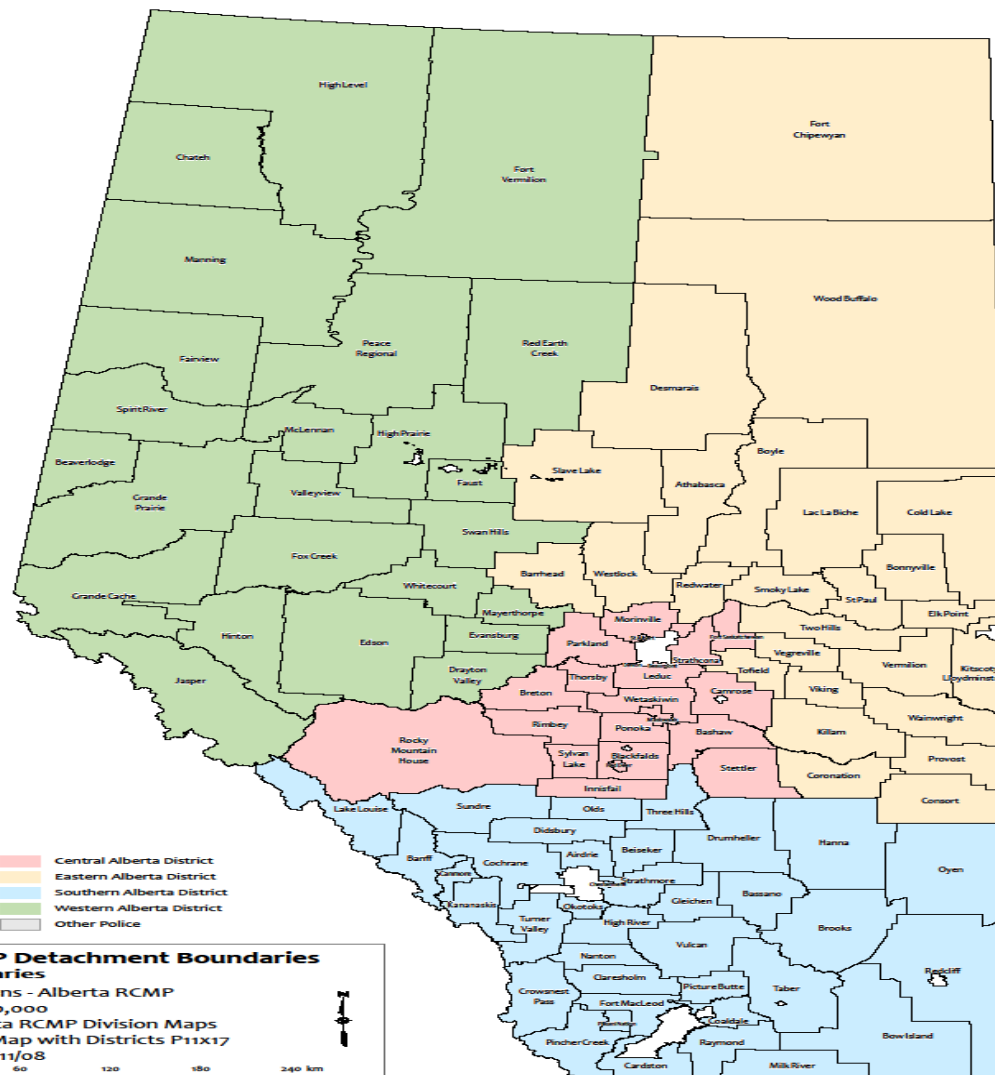

Alberta RCMP consists of 116 detachments

Alberta RCMP is divided into 4 Districts

Central Alberta District consists of 24 detachments

Beaumont Detachment is located in Central Alberta District

RCMP-GRC

ROYAL CANADIAN MOUNTED POLICE • GENDARMERIE ROYALE DU CANADA

- Central Alberta District
- Eastern Alberta District
- Southern Alberta District
- Western Alberta District
- Other Police

Alberta RCMP Detachment Boundaries
District Boundaries
Criminal Operations - Alberta RCMP
Map Scale: 1:3,100,000
File Name: Alberta RCMP Division Maps
Layout: Division Map with Districts P11X17
Date Saved: 2021/11/08