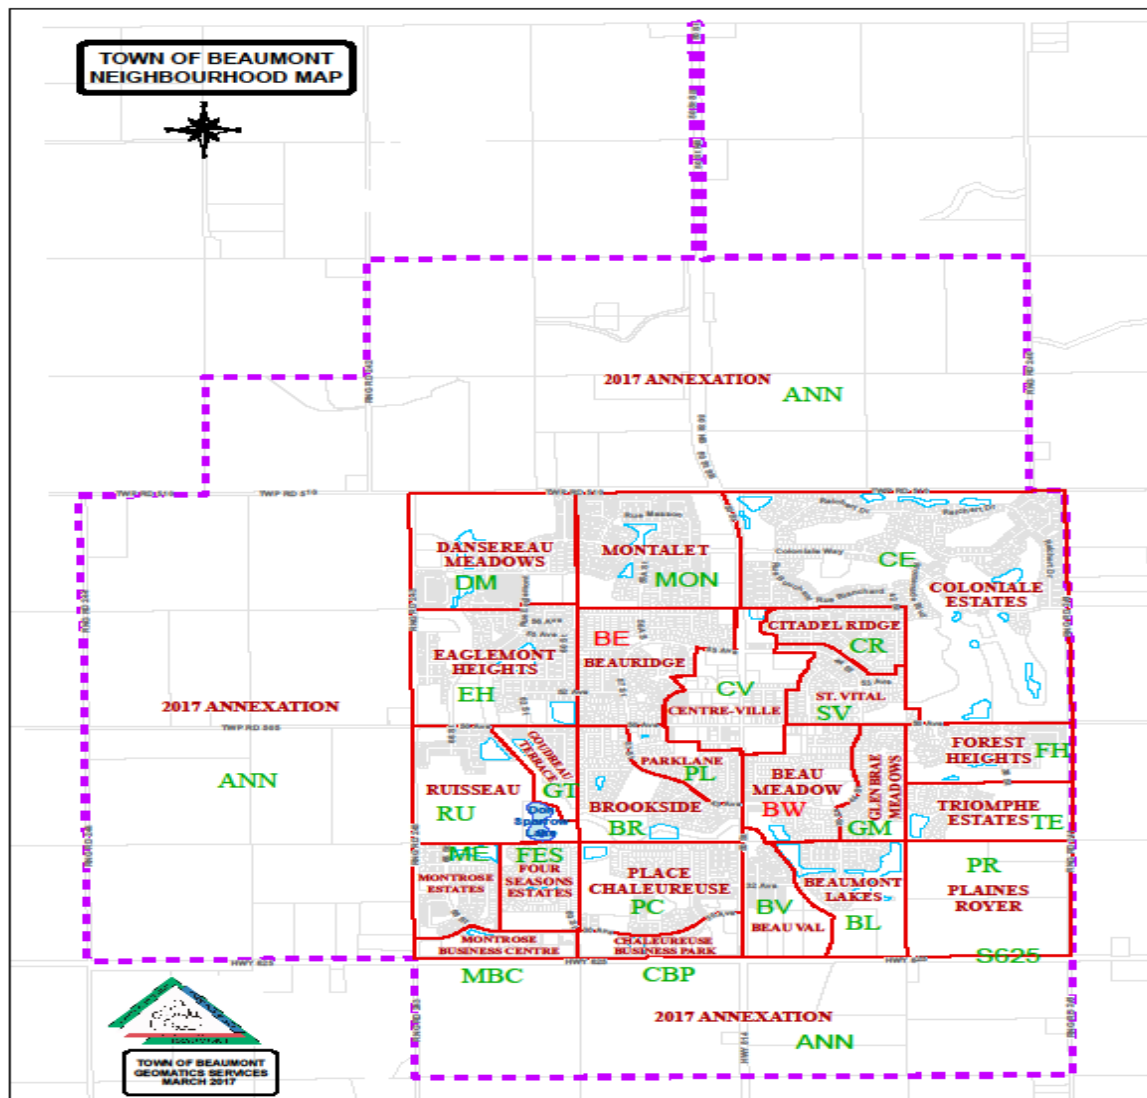

RCMP-GRC

ROYAL CANADIAN MOUNTED POLICE • GENDARMERIE ROYALE DU CANADA