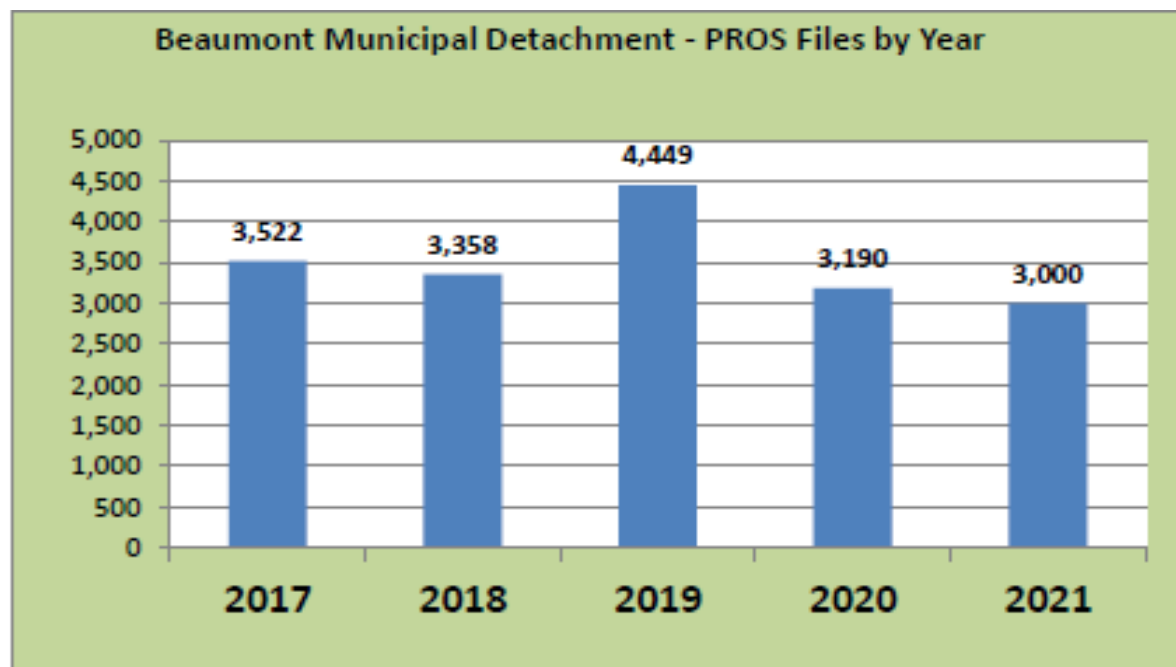

Beaumont Detachment