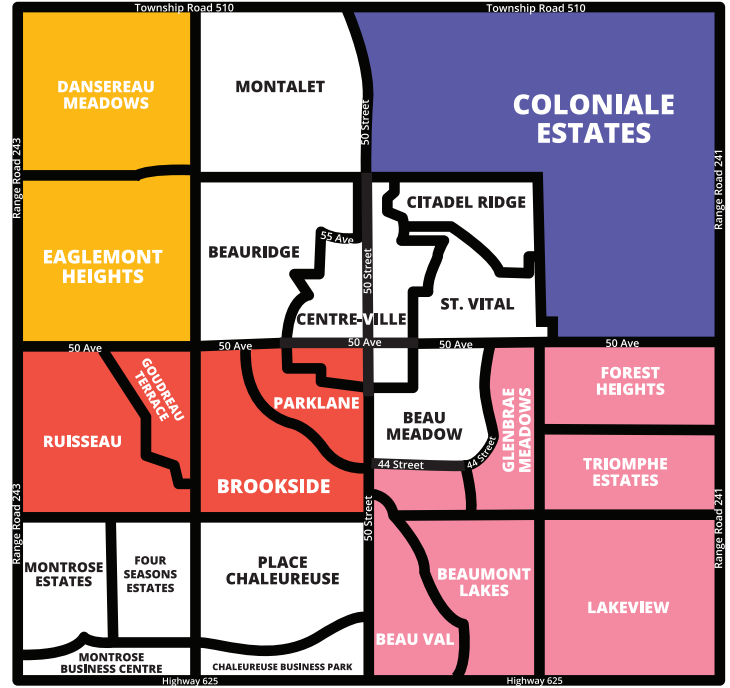

NOVEMBER 2020

SUN	MON	TUES	WED	THUR	FRI	SAT
1	2	3	4	5	6	7
8	9	10	11	12	13	14
15	16	17	18	19	20	21
22	23	24	25	26	27	28
29	30	BI-WEEKLY ORGANICS COLLECTION STARTS THIS MONTH				

DECEMBER 2020

SUN	MON	TUES	WED	THUR	FRI	SAT
		1	2	3	4	5
6	7	8	9	10	11	12
13	14	15	16	17	18	19
20	21	22	23	24	25	26
27	28	29	30	31		

JANUARY 2021

SUN	MON	TUES	WED	THUR	FRI	SAT
					1	2
3	4	5	6	7	8	9
10	11	12	13	14	15	16
17	18	19	20	21	22	23
24	25	26	27	28	29	30
31						

FEBRUARY 2021

SUN	MON	TUES	WED	THUR	FRI	SAT
	1	2	3	4	5	6
7	8	9	10	11	12	13
14	15	16	17	18	19	20
21	22	23	24	25	26	27
28						

MARCH 2021

SUN	MON	TUES	WED	THUR	FRI	SAT
	1	2	3	4	5	6
7	8	9	10	11	12	13
14	15	16	17	18	19	20
21	22	23	24	25	26	27
28	29	30	31			

LEGEND:

- Organic Collection
- Recycling Collection
- Waste Collection
- Brown Bag Yard Waste Collection
- No Collection (Moved to December 28)
- Christmas Tree Drop Off (All Zones)
- Hazardous Waste Drop Off + Rain Barrel Pickup + Composter Sales