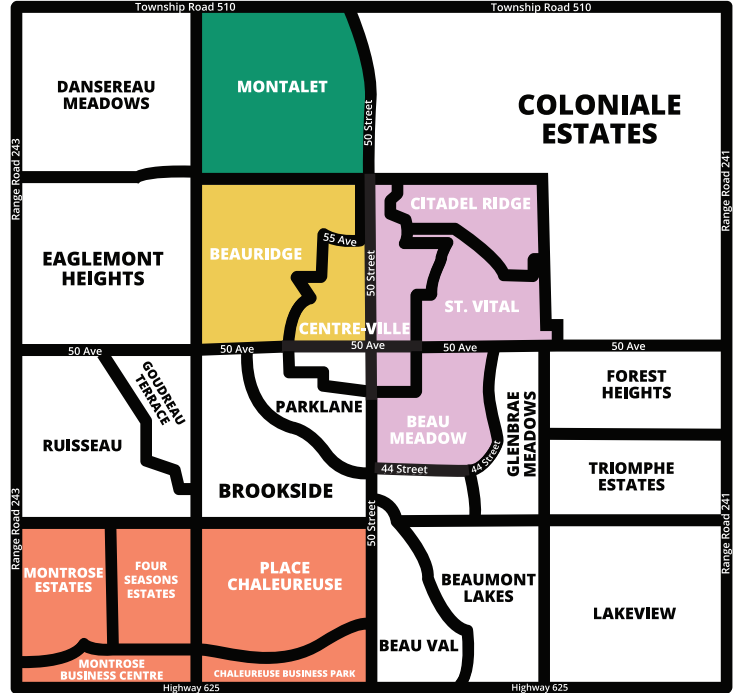

OCTOBER 2020

SUN	MON	TUES	WED	THUR	FRI	SAT
				1	2	3
4	5	6	7	8	9	10
11	12	13	14	15	16	17
18	19	20	21	22	23	24
25	26	27	28	29	30	31

NOVEMBER 2020

SUN	MON	TUES	WED	THUR	FRI	SAT
1	2	3	4	5	6	7
8	9	10	11	12	13	14
15	16	17	18	19	20	21
22	23	24	25	26	27	28
29	30	BI-WEEKLY ORGANICS COLLECTION STARTS THIS MONTH				

DECEMBER 2020

SUN	MON	TUES	WED	THUR	FRI	SAT
		1	2	3	4	5
6	7	8	9	10	11	12
13	14	15	16	17	18	19
20	21	22	23	24	25	26
27	28	29	30	31		

JANUARY 2021

SUN	MON	TUES	WED	THUR	FRI	SAT
					1	2
3	4	5	6	7	8	9
10	11	12	13	14	15	16
17	18	19	20	21	22	23
24	25	26	27	28	29	30
31						

FEBRUARY 2021

SUN	MON	TUES	WED	THUR	FRI	SAT
	1	2	3	4	5	6
7	8	9	10	11	12	13
14	15	16	17	18	19	20
21	22	23	24	25	26	27
28						

MARCH 2021

SUN	MON	TUES	WED	THUR	FRI	SAT
	1	2	3	4	5	6
7	8	9	10	11	12	13
14	15	16	17	18	19	20
21	22	23	24	25	26	27
28	29	30	31			

LEGEND:

- Organic Collection
- Recycling Collection
- Waste Collection
- Brown Bag Yard Waste Collection
- No Collection (Moved to December 28)
- 🌲 Christmas Tree Drop Off (All Zones)
- 💧 Hazardous Waste Drop Off + Rain Barrel Pickup + Composter Sales